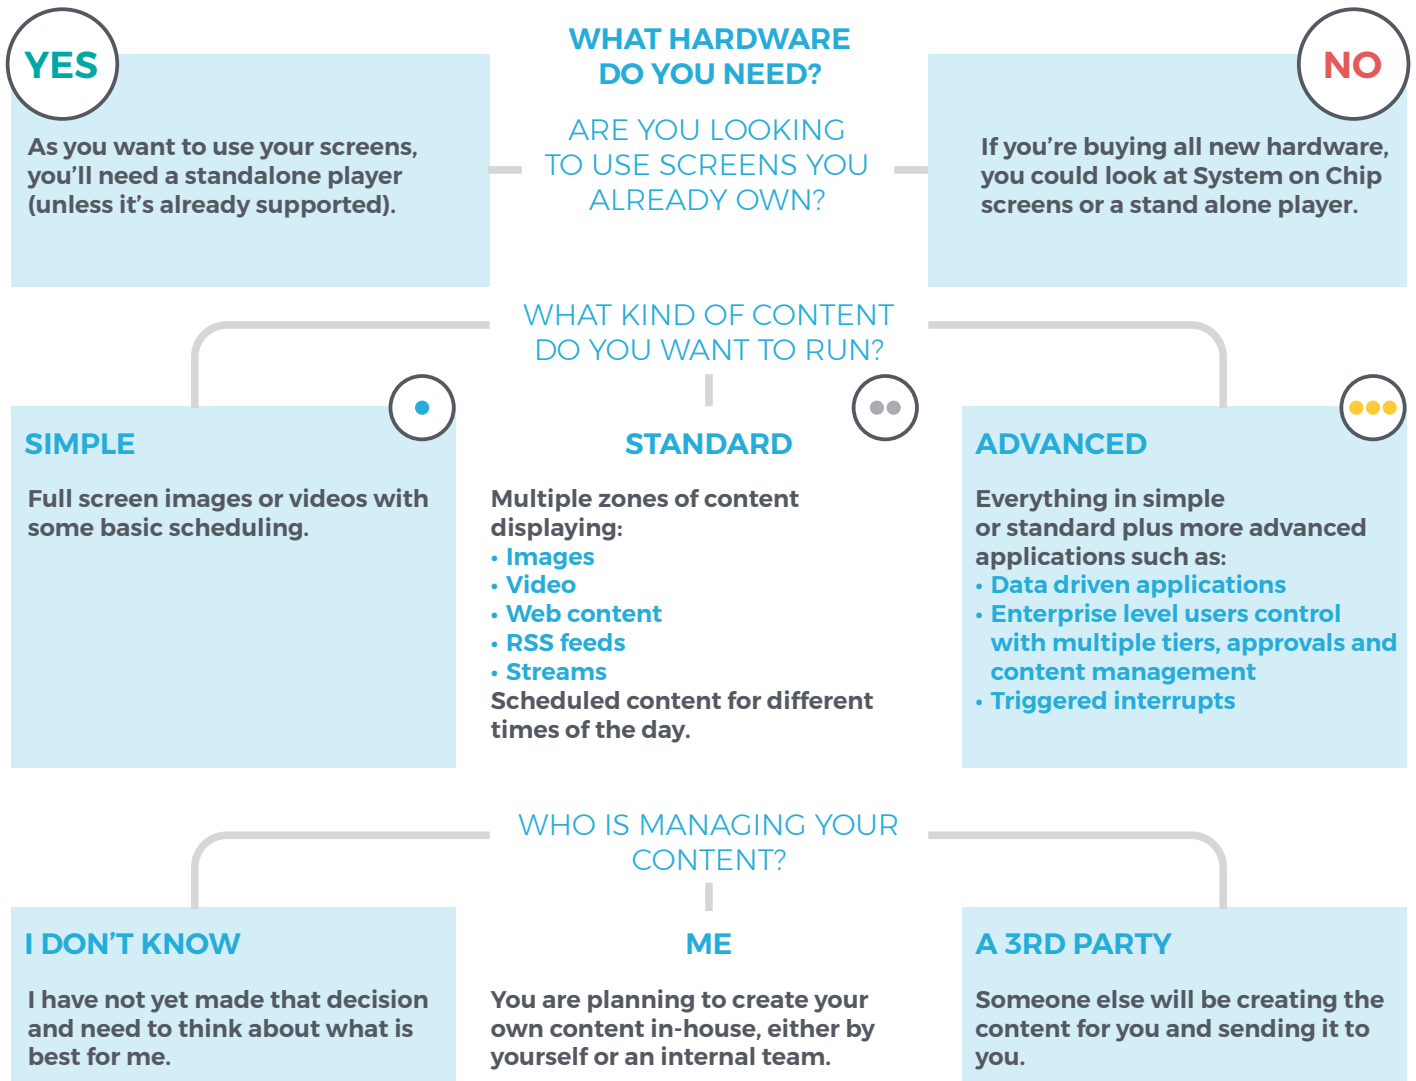

Use the below list to help make your decisions on hardware, software and content.

### YOUR CHECKLIST

<b>Hardware</b>	Either System on Chip or standalone device	
	Standalone player only	
<b>Content</b>	Simple	
	Standard	
	Advanced	
<b>Who is creating the content?</b>	I don't know	
	Me	
	A 3rd Party	

### OTHER THINGS TO CONSIDER

How many players are you looking to manage?	
How many users need to access and manage your content and what is their role within the company?	
Do you want to display live TV through?	
Are you looking to synchronise multiple screens to make one big video wall of content?	