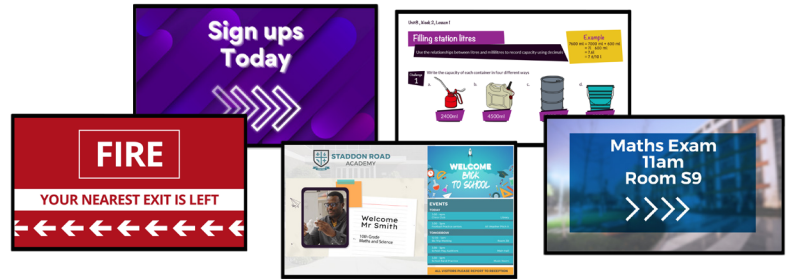

Transform Campus Communication:

Embrace Digital Signage solutions for educational environments

Are you looking for a better way to connect with students and staff members across multi-site campuses?

Signagelive offers a streamlined and user-friendly way for you to deliver real-time communications as well as scheduled updates.

Broadcast everything on-screen from:

- Campus news
- Weather and commuter updates
- Emergency alerts
- Programme and event schedules
- Wayfinding